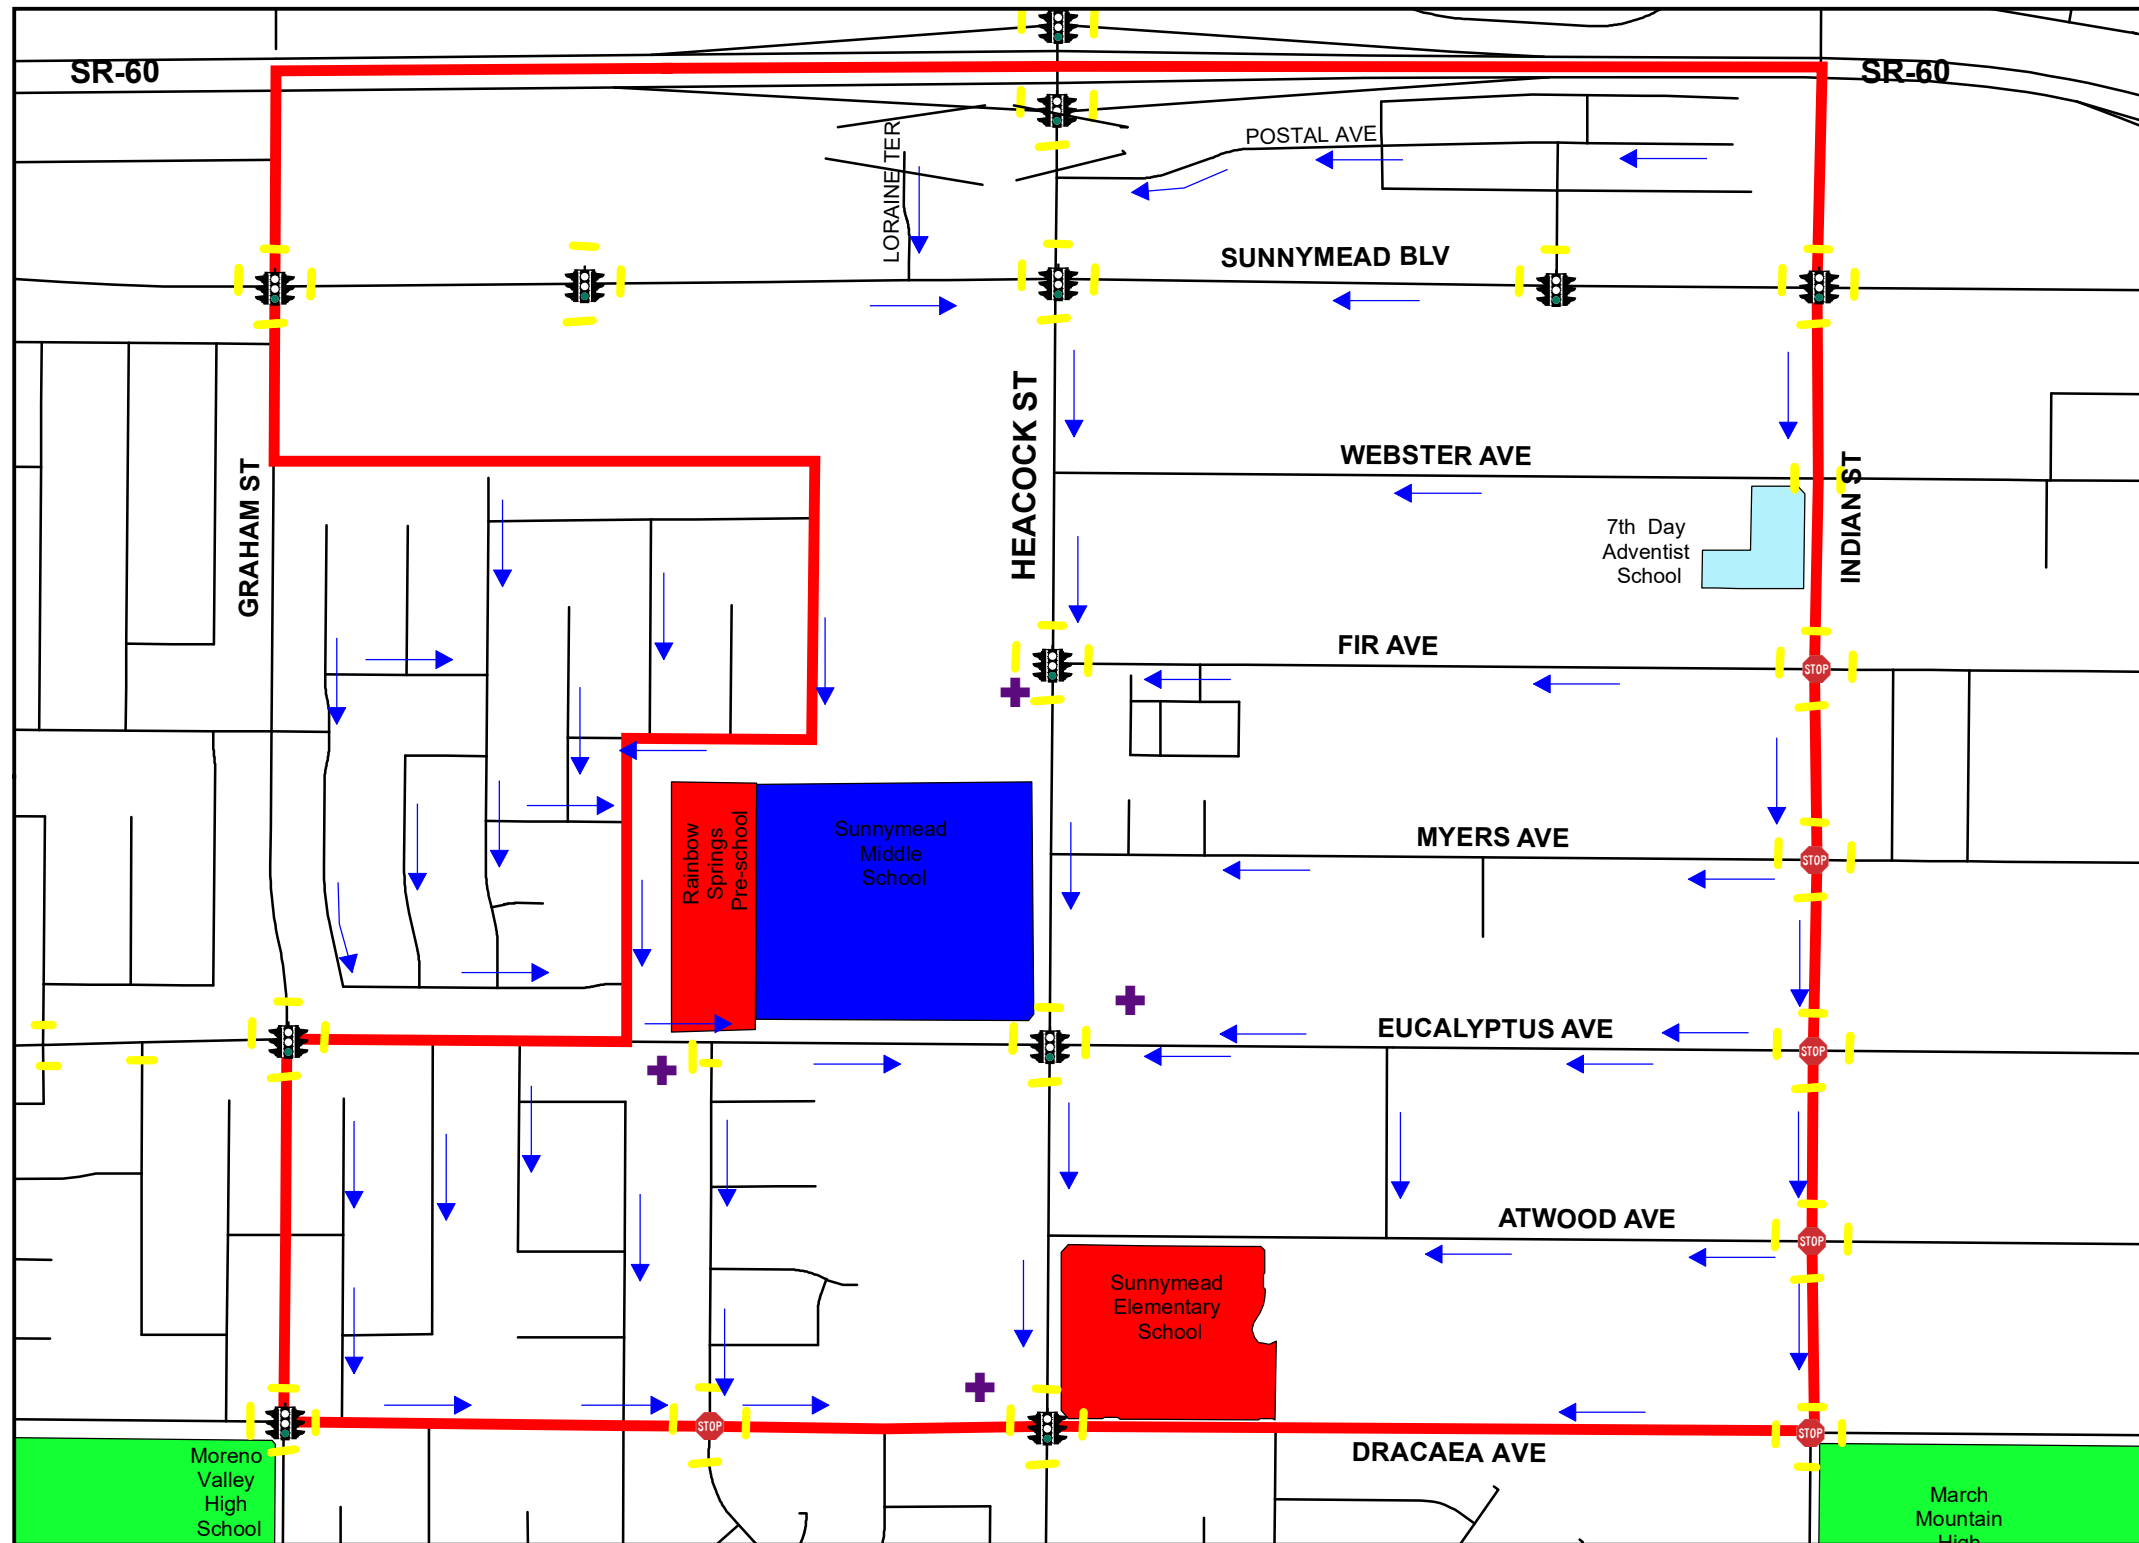

Suggested Walking Routes to Sunnymead Elementary School

Legends

- Crossing Guard
- All Way Stop
- Crosswalk
- Traffic Signal
- Sunnymead Attendance
- MV Roads
- Elementary School
- K-12 School
- Middle School
- High School
- City Boundary
- Suggested Walking Route

This map is intended for informational purposes only. The City of Moreno Valley assumes no responsibility for using these routes.

Last update - 2021