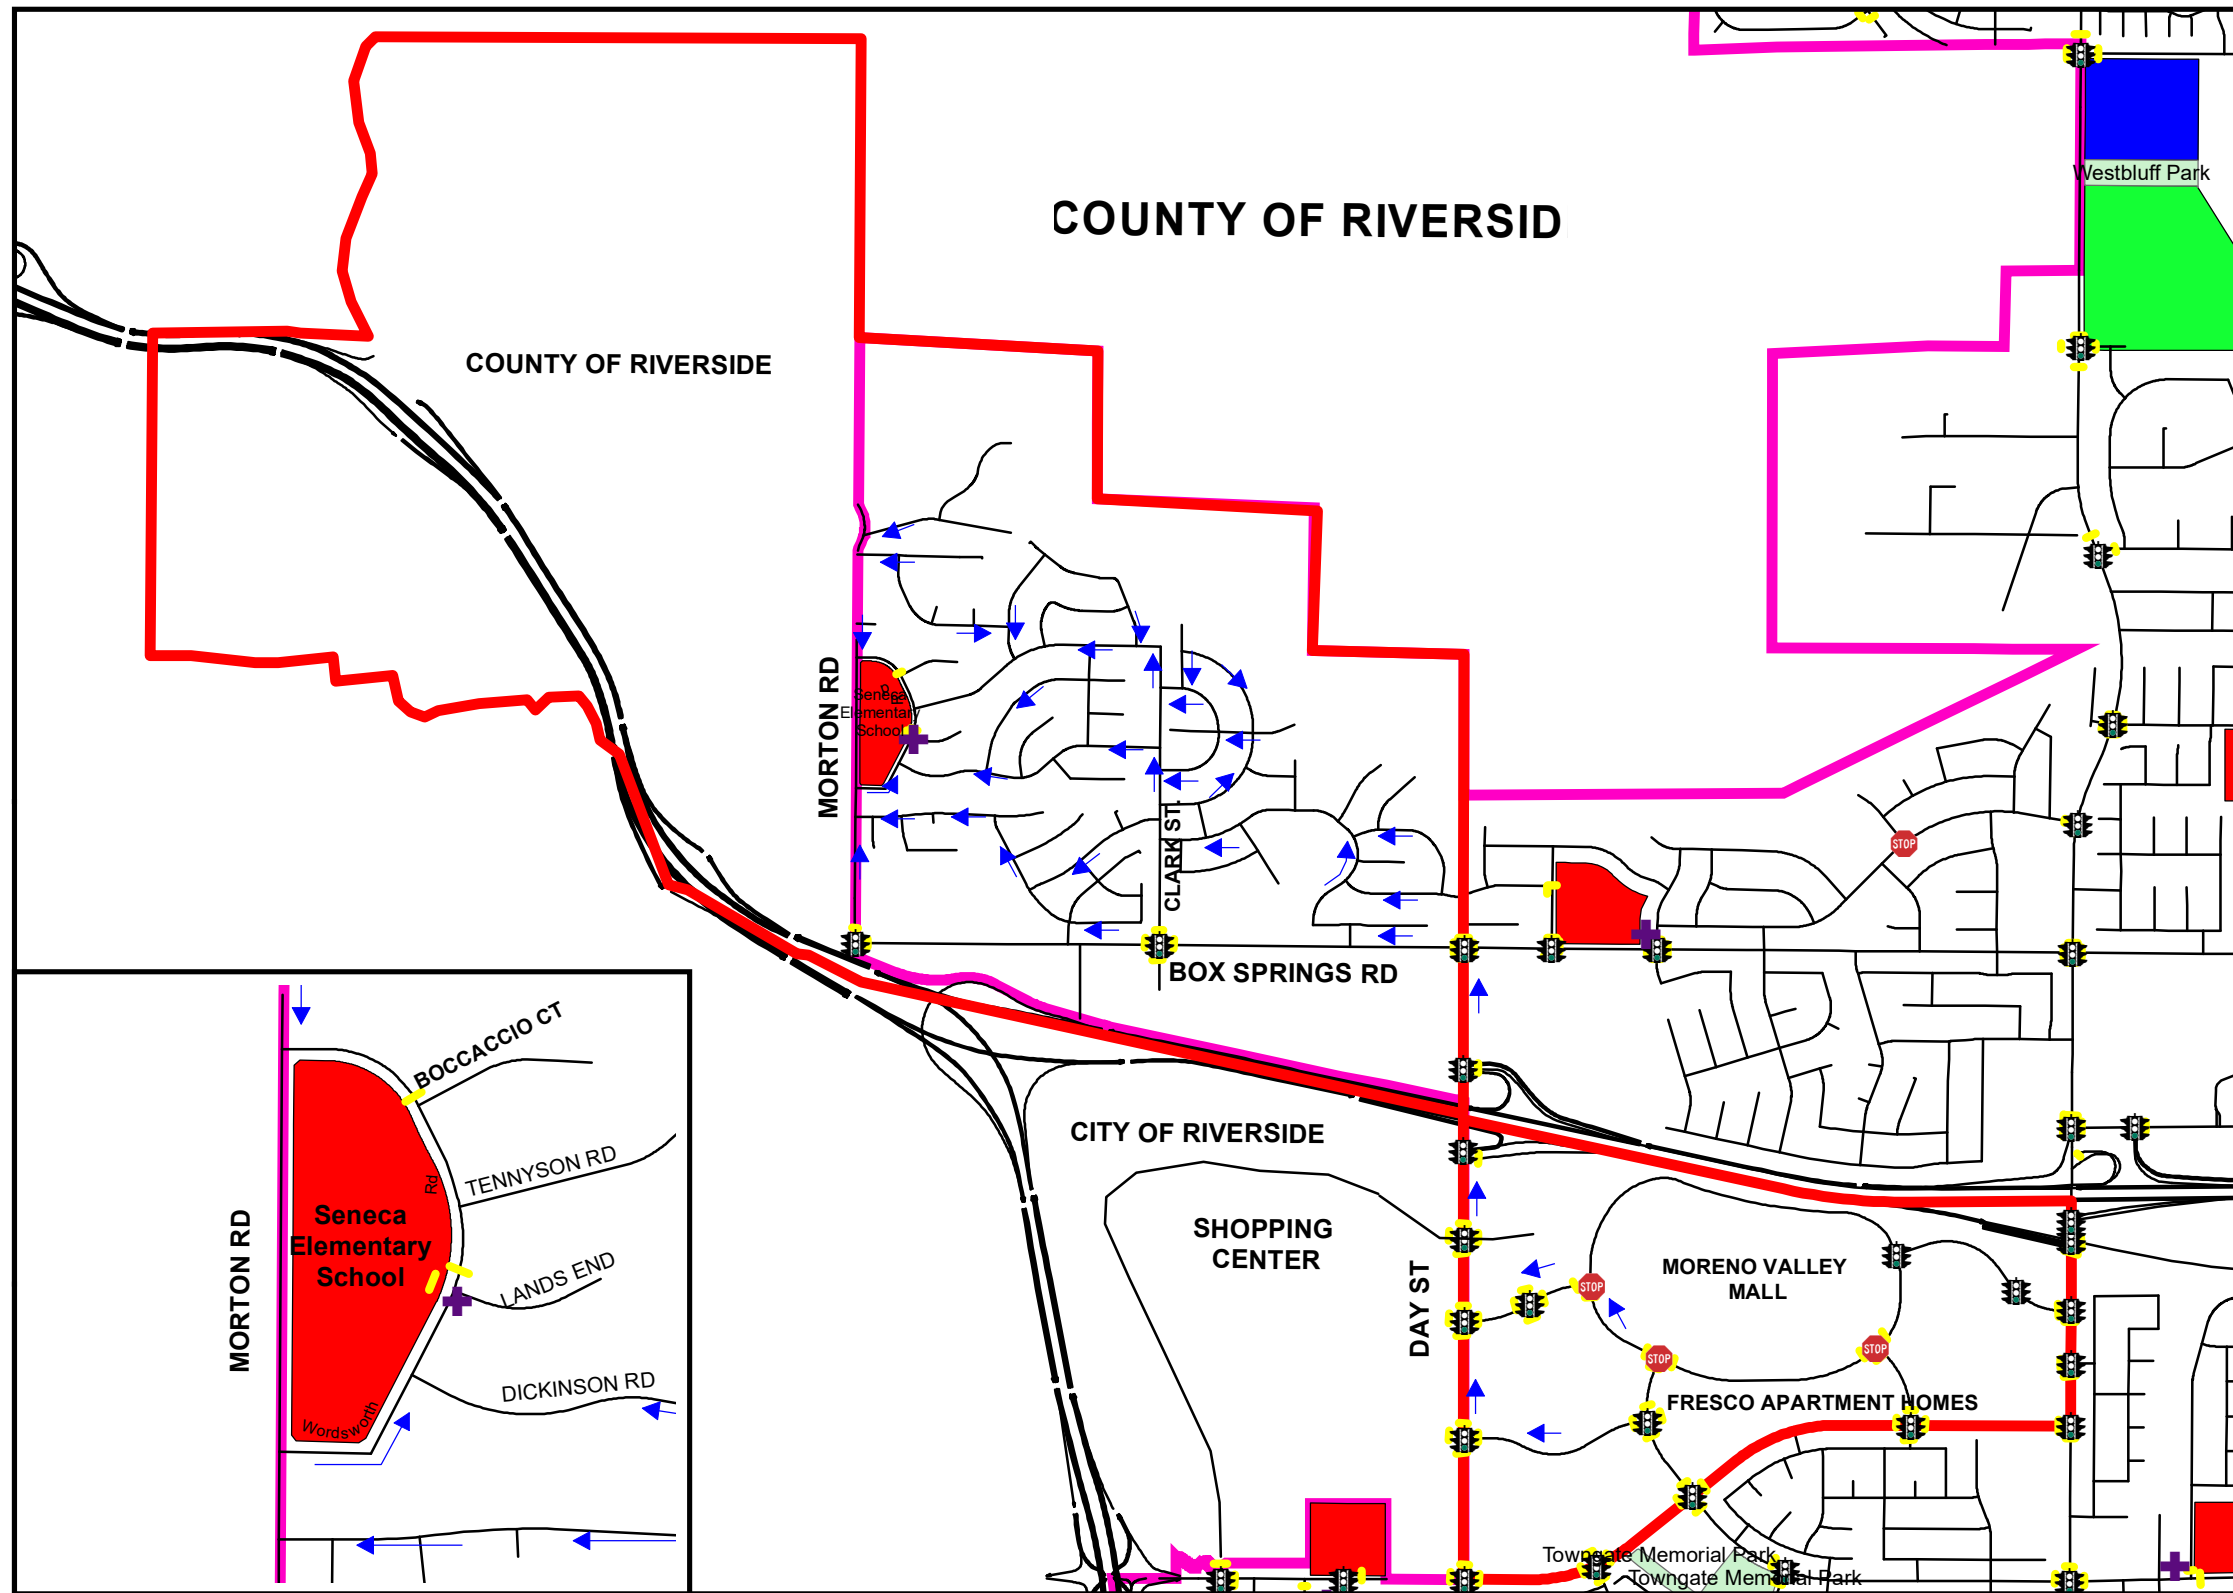

# Suggested Walking Routes to Seneca Elementary School

### Legends

- Crossing Guard
- All Way Stop
- Traffic Signal
- Crosswalk
- Seneca Attendance
- MV Roads
- Elementary School
- K-12 School
- Middle School
- High School
- College
- City Boundary
- Suggested Walking Route

This map is intended for informational purposes only. The City of Moreno Valley assumes no responsibility for using these routes.

Last update - 2021

There are no suggested walking routes from the City of Riverside at this time.