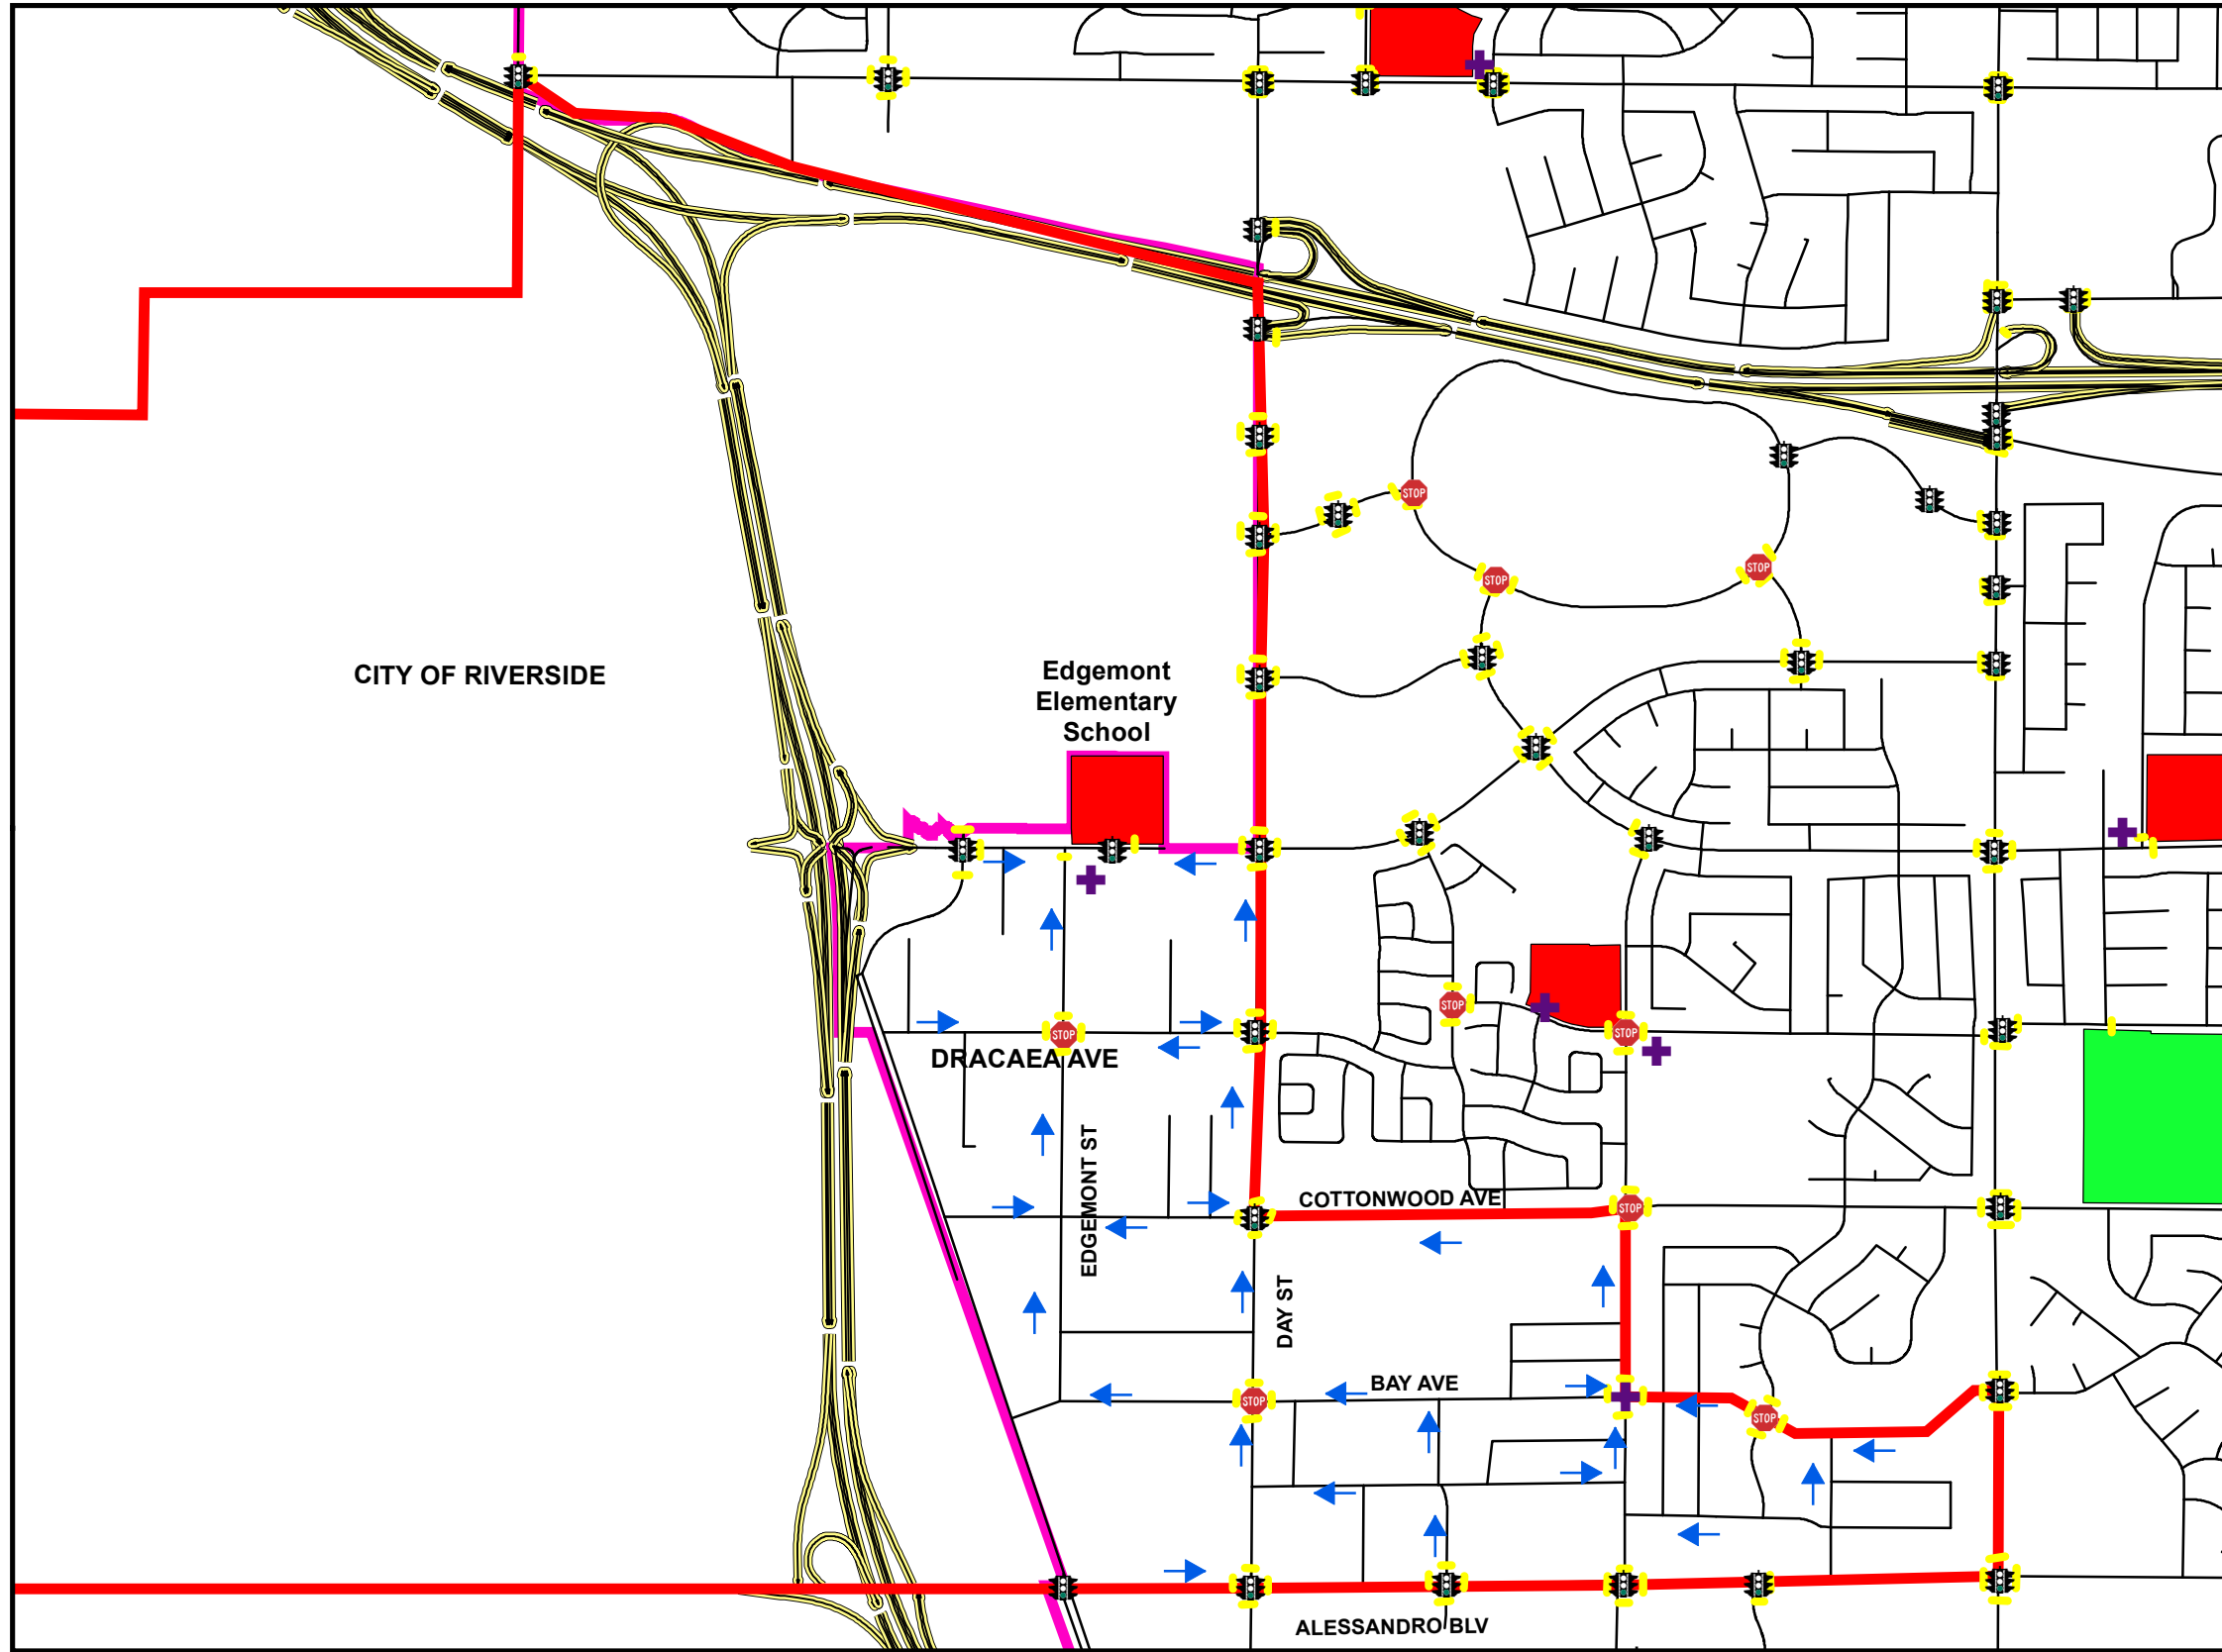

Suggested Walking Routes to Edgemont Elementary School

Legends

- Crossing Guard
- All Way Stop
- Traffic Signal
- Crosswalk
- MV Roads
- Edgemont Attendance
- Elementary School
- K-12 School
- Middle School
- High School
- College
- City Boundary
- Suggested Walking Route

This map is intended for informational purposes only. The City of Moreno Valley assumes no responsibility for using these routes.

Last update - 2021

There are no suggested walking routes from the City of Riverside at this time.