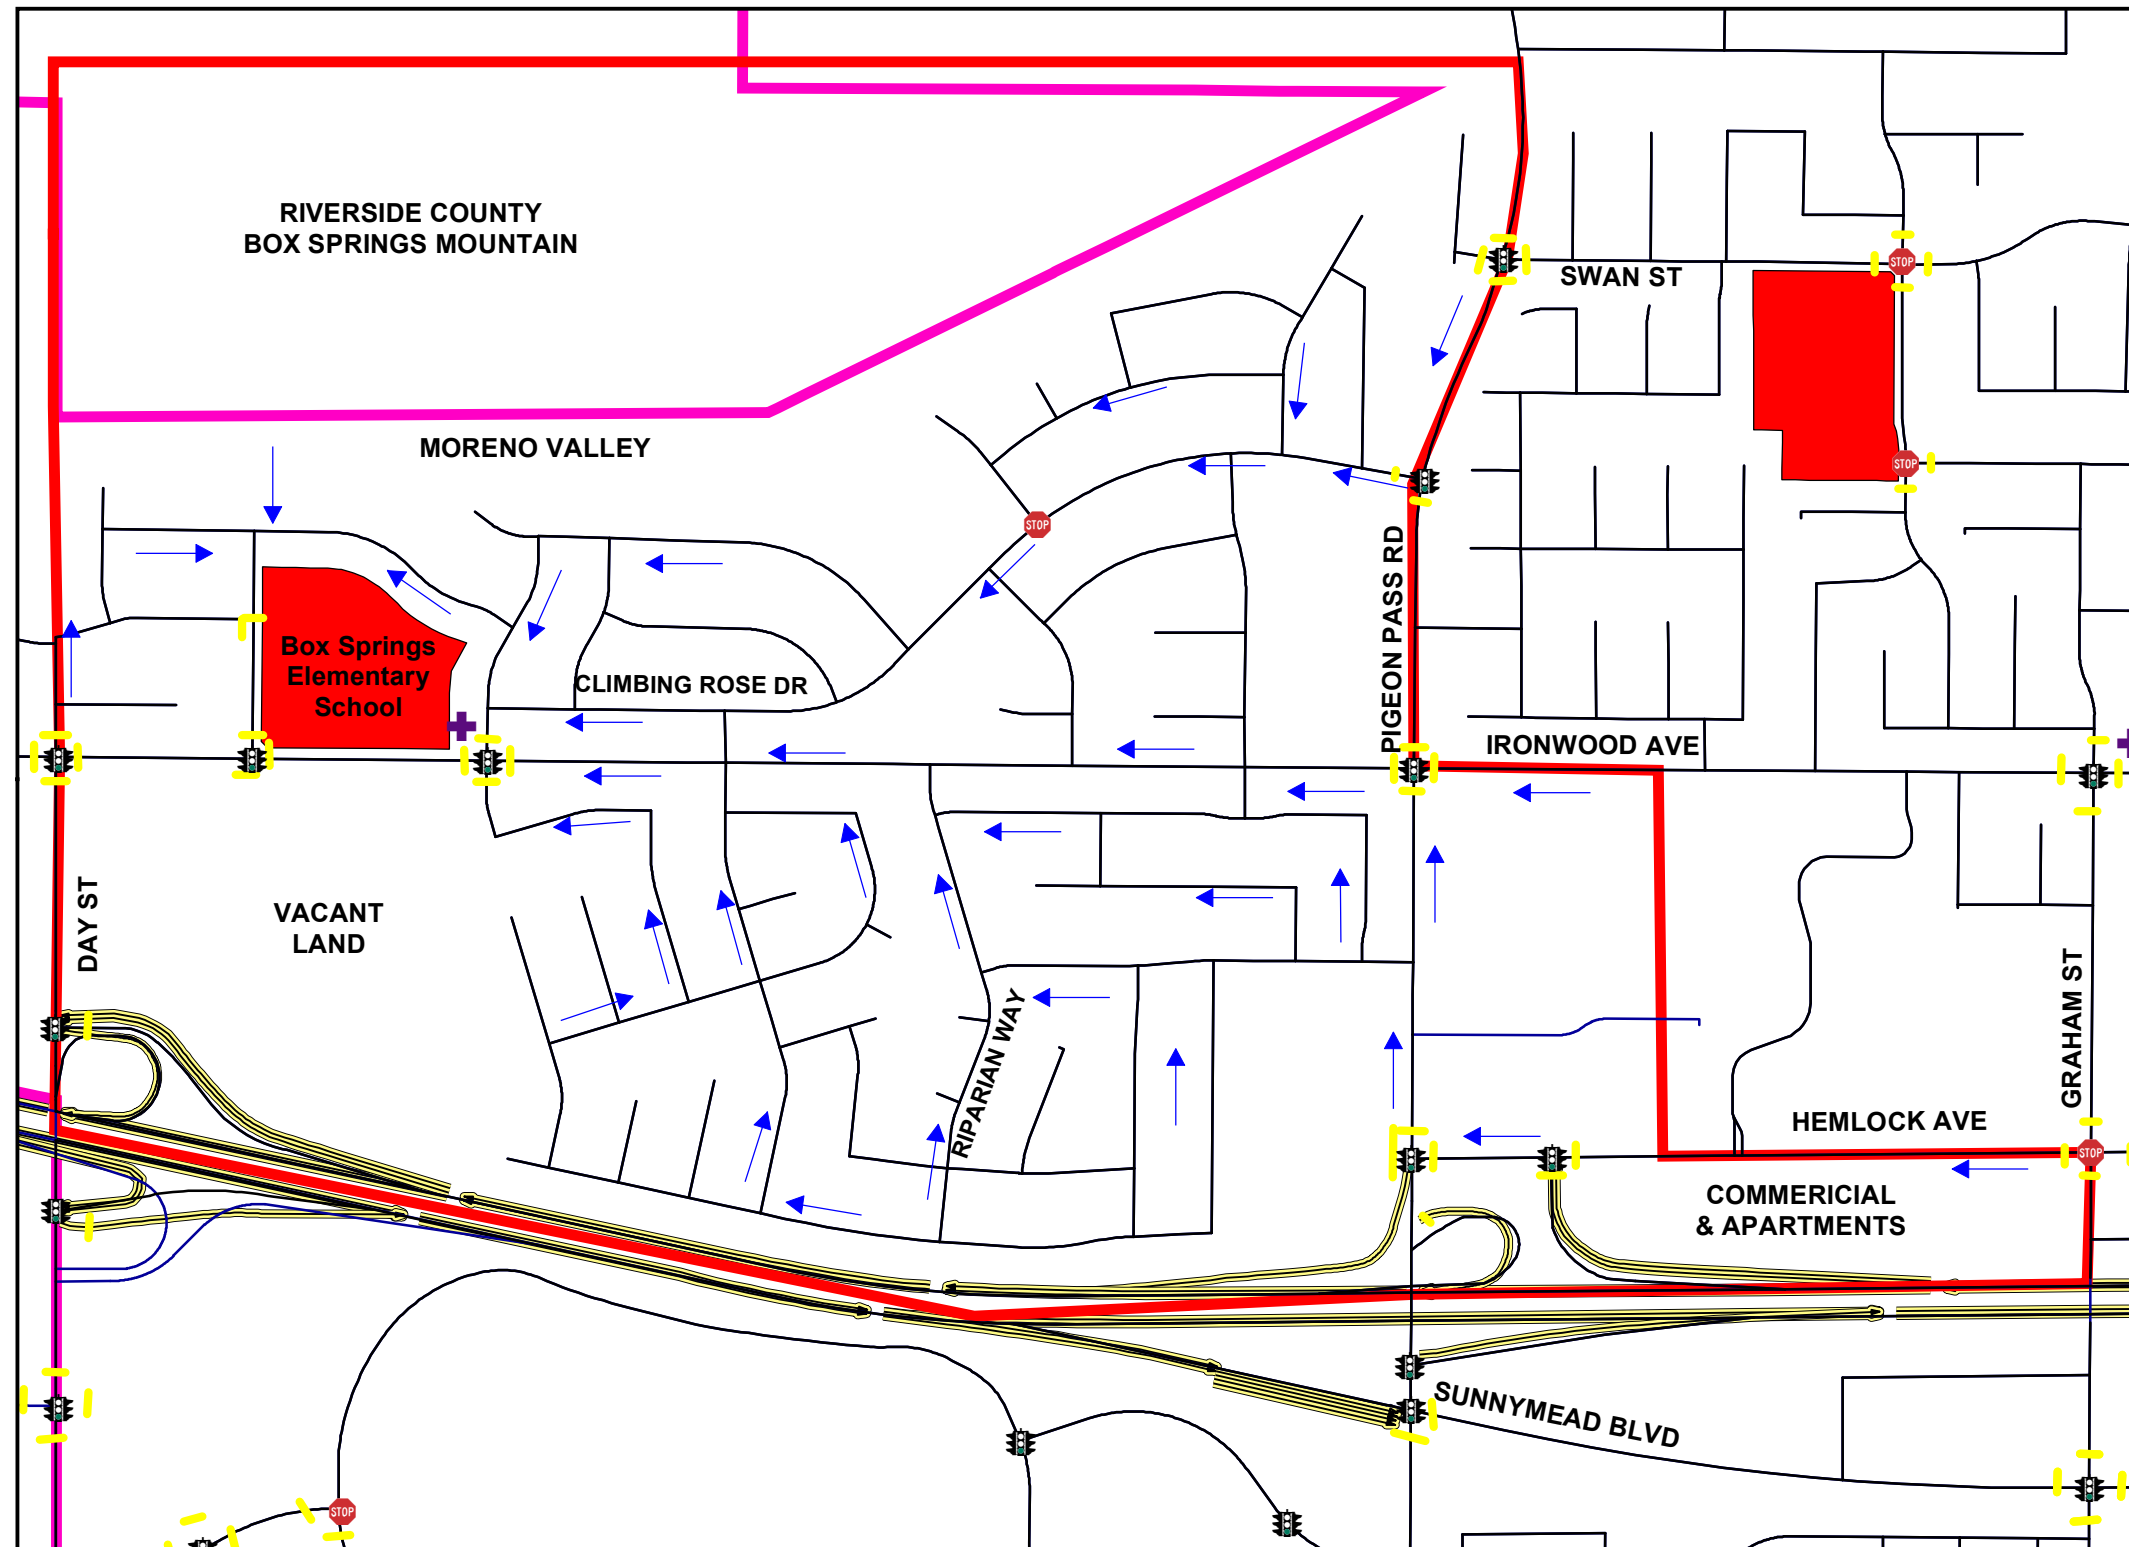

# Suggested Walking Routes to Box Springs Elementary School

### Legends

- Crossing Guard
- Traffic Signal
- All Way Stop
- Crosswalk
- MV Roads
- Riverside County Roads
- Box Springs Attendance
- SR60 Freeway
- City Parks
- Elementary School
- K-12 School
- Middle School
- High School
- College
- City Boundary
- Suggested Walking Route

This map is intended for informational purposes only. The City of Moreno Valley assumes no responsibility for using these routes.

Last update - 2021