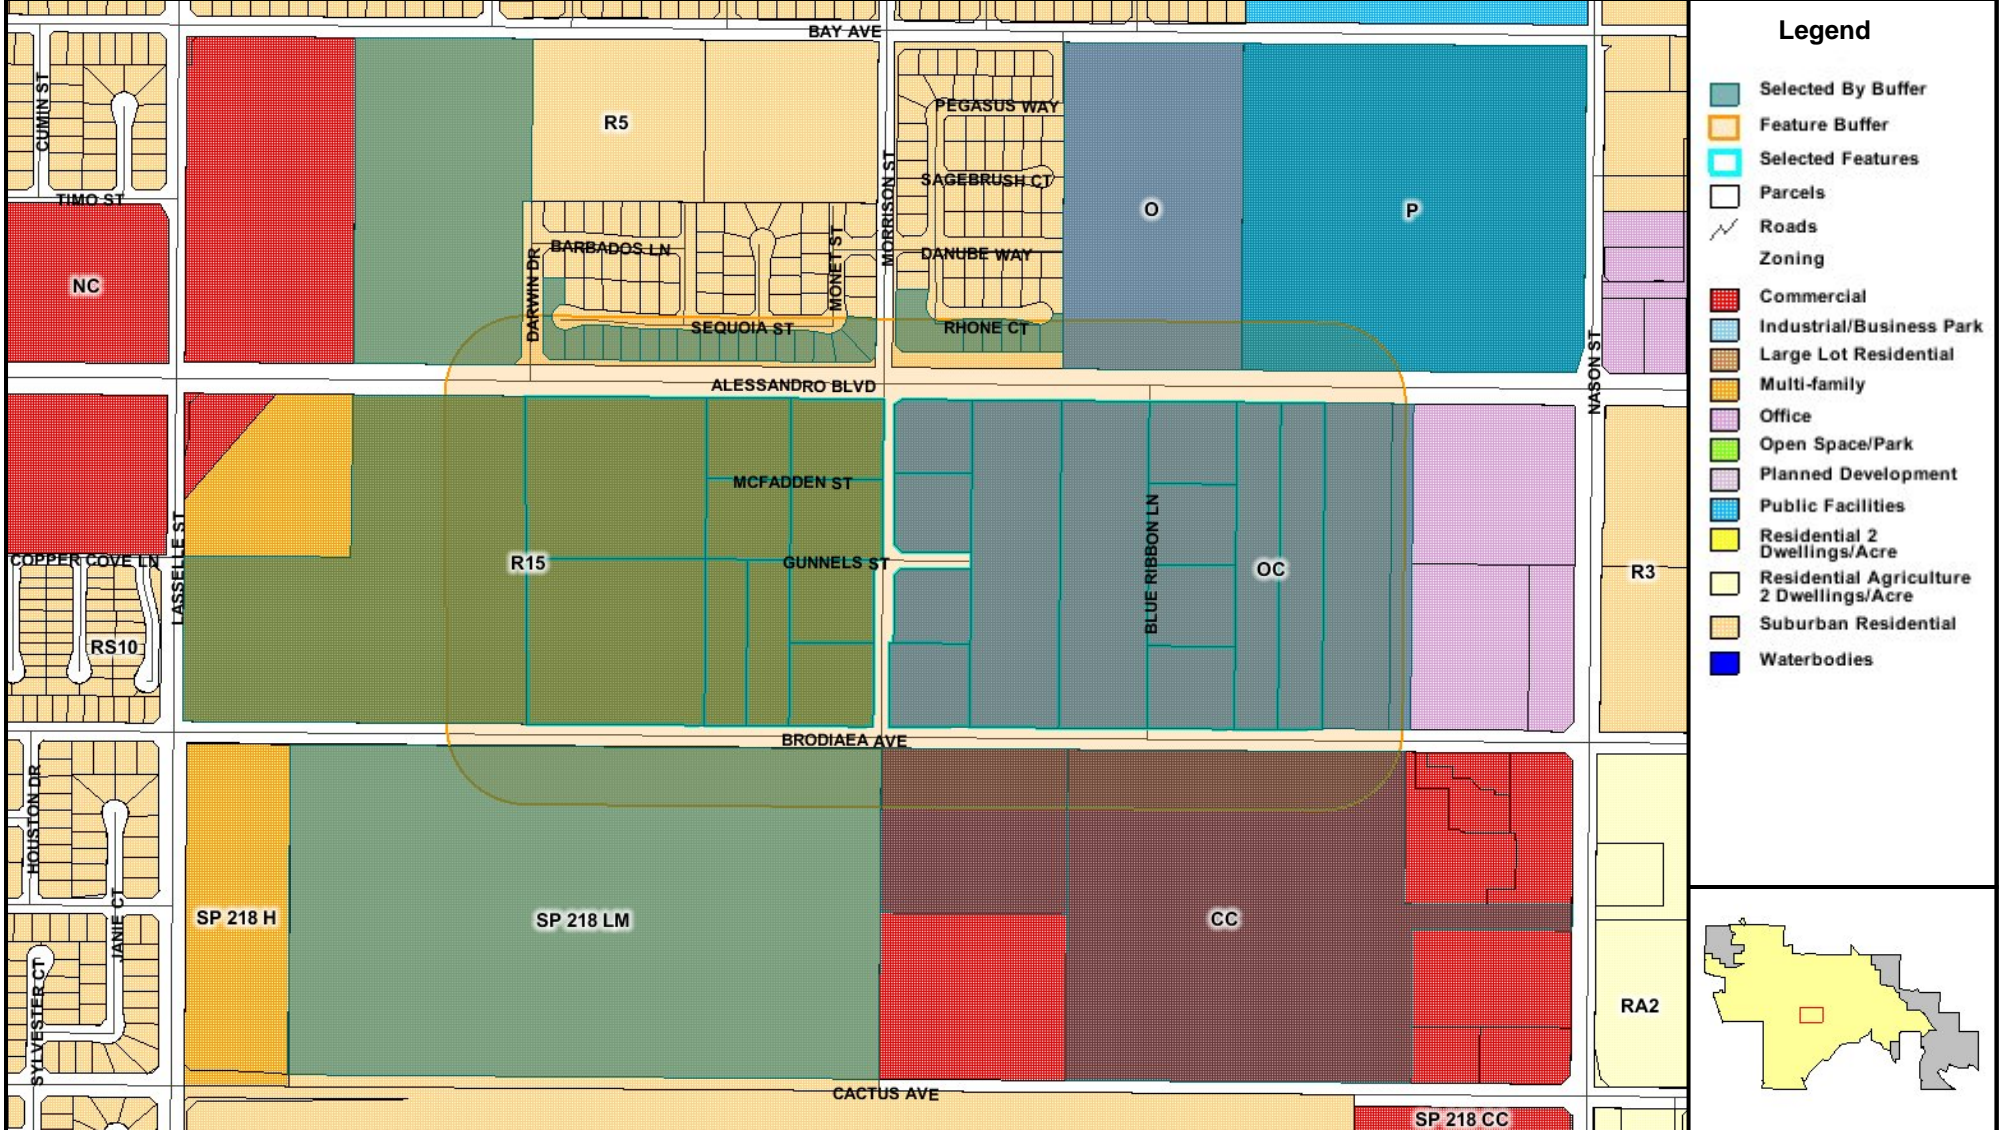

# Mailing Labels - 300 ft Radius Map

## Area 3

City of Moreno Valley  
 14177 Frederick Street  
 Moreno Valley, CA 92553

*DISCLAIMER: The information shown on this map was compiled from the Riverside County GIS and the City of Moreno Valley GIS. The land base and facility information on this map is for display purposes only and should not be relied upon without independent verification as to its accuracy. Riverside County and City of Moreno Valley will not be held responsible for any claims, losses, or damages resulting from the use of this map.*